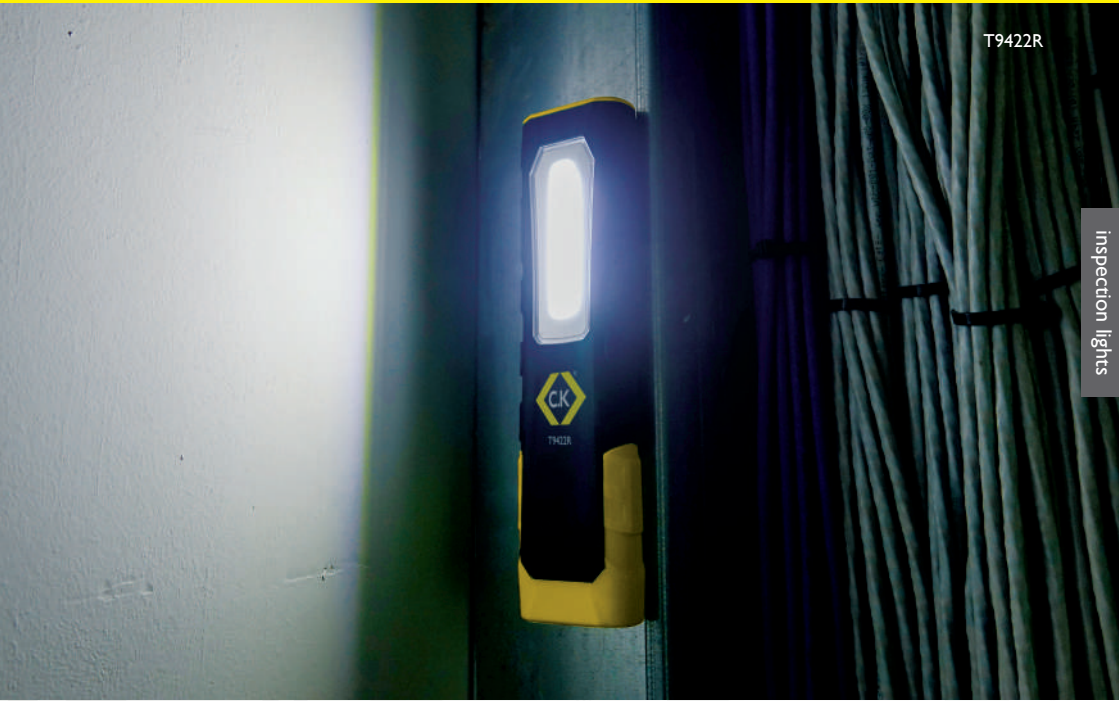

A pivoting mount allows the light source to be directed 180° vertically as required.

Tripod for 30W Rechargeable Site Light

T9730RT

- Compatible with the T9730R 30W site light
- Heavy duty sturdy construction
Quick height adjustment (max height: 1.45m)
- Secure locking mechanism
- Convenient foldaway legs
- Compact storage

T9410

Can be used as a free standing floodlight or clamped on using the strong integral clamp.

8 LED Pocket Inspection Light
T9410

- 8 Super bright 120 Lumen LEDs
- 1 Lighting mode: high
- Battery life: up to 8 hrs
- Wide flood beam 180° rotating magnetic pocket clip
- Battery: 3 x AAA (Not supplied)

COB Pocket Inspection Light Counter-Box

T9420CBOX

- Counter-box of 12 T9420 Inspection Lights

T9421R

COB Rechargeable Pocket Inspection Light

T9421R

- Super bright 240 Lumen COB-LED with additional torch light
- 3 Lighting modes: high, dimmed, torch light
- Battery life indicator
- Battery life: high up to 3hrs, dimmed up to 10hrs, torch light up to 25hrs
- Charge time: 4hrs
- Integrated rechargeable 3.7V 2200mAh Li-Ion Battery
- Wide flood beam
- Integrated hanging hook and belt clip
- Supplied with USB charger cable (U.K mains plug not included)

COB Rechargeable Inspection Light

T9422R

- Super bright 420 Lumen COB-LED
- 3 Lighting modes: high, dimmed, torch light
- Battery life indicator
- Battery life: high up to 3hrs, dimmed up to 10hrs, torch light up to 25hrs
- Charge time: 4.5hrs
- Integrated rechargeable 3.7V 4400mAh Li-Ion Battery
- Wide flood beam
- Integrated hanging hooks
- Supplied with USB charger cable (U.K mains plug not included)