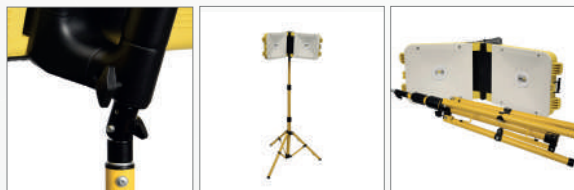

T9715R

Can be used as a free standing site light or mounted, using the strong integrated clamp.

15W Rechargeable Site Light

T9715R

- High Performance 1300 Lumen COB LED
- 2 Lighting modes: high, medium
- Battery life indicator
- Battery life: high up to 2.5 hrs, low up to 7.5 hrs.
- Charge time: 4.5hrs
- Integrated rechargeable 3.7V 4400mAh Li-ion battery
- 120° wide flood beam
- Supplied with U.K mains plug

15W Rechargeable Site Light Mains Charger

T9715RMC

- Charger for T9715R
- U.K mains plug charger

site lights

T9730R

30W Rechargeable Site Light

T9730R

- High Performance 2700 Lumen COB LED
- 3 Lighting modes: high, medium, dimmed
- Battery life: high up to 2.5hrs, medium up to 5hrs, dimmed up to 7.5hrs
- Charge time: 5.5hrs
- Integrated rechargeable 3.7V 4400mAh Li-Ion battery
- 120° wide flood beam
- Easy to store and transport with secure locking mechanism
- Supplied with U.K mains charger & car charger

A pivoting mount allows the light source to be directed 180° vertically as required.

Tripod for 30W Rechargeable Site Light

T9730RT

- Compatible with the T9730R 30W site light
- Heavy duty sturdy construction
Quick height adjustment (max height: 1.45m)
- Secure locking mechanism
- Convenient foldaway legs
- Compact storage

T9410

Can be used as a free standing floodlight or clamped on using the strong integral clamp.

8 LED Pocket Inspection Light
T9410

- 8 Super bright 120 Lumen LEDs
- 1 Lighting mode: high
- Battery life: up to 8 hrs
- Wide flood beam 180° rotating magnetic pocket clip
- Battery: 3 x AAA (Not supplied)