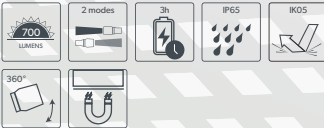

T9735R

10W Rechargeable LED Site Light

T9735USB

- High Performance 700 Lumen COB LED
- 2 Lighting modes: high, dimmed
- Battery life indicator
- Battery life: high up to 2.5hrs, dimmed up to 4hrs
- Charge time: 3 hrs
- Integrated rechargeable 3.7V 2200mAh Li-Ion battery
- Acts as a power bank
- Supplied with USB charger cable (U.K mains plug not included)

T9715R

Can be used as a free standing site light or mounted, using the strong integrated clamp.

15W Rechargeable Site Light

T9715R

- High Performance 1300 Lumen COB LED
- 2 Lighting modes: high, medium
- Battery life indicator
- Battery life: high up to 2.5 hrs, low up to 7.5 hrs.
- Charge time: 4.5hrs
- Integrated rechargeable 3.7V 4400mAh Li-ion battery
- 120° wide flood beam
- Supplied with U.K mains plug

15W Rechargeable Site Light Mains Charger

T9715RMC

- Charger for T9715R
- U.K mains plug charger

site lights